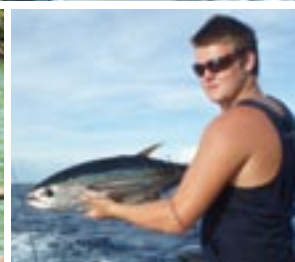

# tuff

FISHING  
experience

P A P U A N E W G U I N E A

**tufi**  
**FISHING**  
*experience*

**P A P U A N E W G U I N E A**

Tufi's pristine environment adds to the excellent selection of ocean fishing in the Solomon Sea. Dog Tooth, Yellow fin, Wahoo, Trevally, Spanish mackerel, Giant Barracuda are all in abundance and size. Enjoy bottom fishing for Red Emperor, Nannnygai and Giant Trevally or estuary fishing for the mighty Black Bass and Mangrove Jack. Experience the unspoiled Cape Nelson area boasting the only tropical Fjords in the World. Meet the friendly Tufi people and experience there rich cultural, between fishing snorkel our outer reefs that offer a huge selection of tropical fish and corals or try a dive.

Our modern fleet of boats includes 16 ft Tri Hulls, two 30 ft long boats that are ideal for estuary fishing, 28ft game boat, 32 ft Mono and a 40 ft trawler for over night fishing trips to our remote outer reefs. All boats have been recently empowered by brand new, reliable four-stroke Suzuki outboards and turbo duo prop diesel inboards. These boats are manned by local crew, who have an in-depth knowledge of the local waters; they will put you into the most promising hot spots every time.