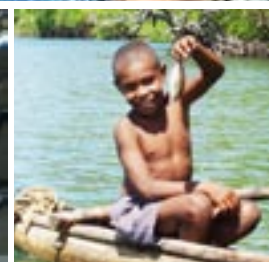

# tuff

FISHING  
experience

P A P U A N E W G U I N E A

**tufi**  
**FISHING**  
*experience*

**P A P U A N E W G U I N E A**

Tufi's pristine environment adds to the excellent selection of ocean fishing in the Solomon Sea. Dog Tooth, Yellow fin, Wahoo, Trevally, Spanish mackerel, Giant Barracuda are all in abundance and size. Enjoy bottom fishing for Red Emperor, Nannnygai and Giant Trevally or estuary fishing for the mighty Black Bass and Mangrove Jack. Experience the unspoiled Cape Nelson area boasting the only tropical Fjords in the World. Meet the friendly Tufi people and experience there rich cultural, between fishing snorkel our outer reefs that offer a huge selection of tropical fish and corals or try a dive.

Our modern fleet of boats includes 16 ft Tri Hulls, two 30 ft long boats that are ideal for estuary fishing, 28ft game boat, 32 ft Mono and a 40 ft trawler for over night fishing trips to our remote outer reefs. All boats have been recently empowered by brand new, reliable four-stroke Suzuki outboards and turbo duo prop diesel inboards. These boats are manned by local crew, who have an in-depth knowledge of the local waters; they will put you into the most promising hot spots every time.

EXPERIENCE all this... while staying at the World Famous, Tufi Dive and Adventure Resort. The resort offers tropical cuisine consisting of fresh lobster, reef fish, calamari, prawns & home range poultry complimented with a wide range of fruits and local garden fresh vegetables. Rooms on offer are deluxe, standard and budget, our restaurant includes a wide range of local and overseas beverages.